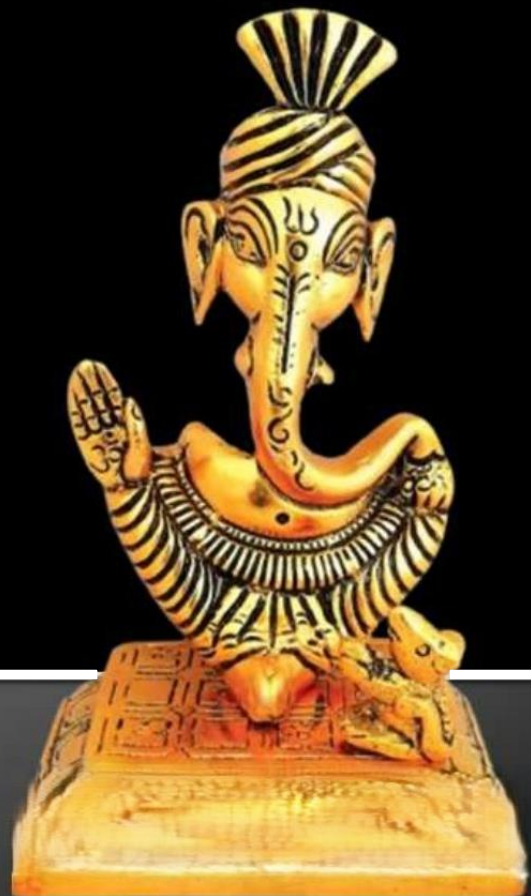

[Office Solution](#)

Mob. 9839130098,8795062342

Vishnu Laxmi Gold

Size
4x3x2 inch

Wt.
180 gram

Price
Rs. 300/-

Ram Darbar Wall Hannging

Size
8x6.5x1 inch