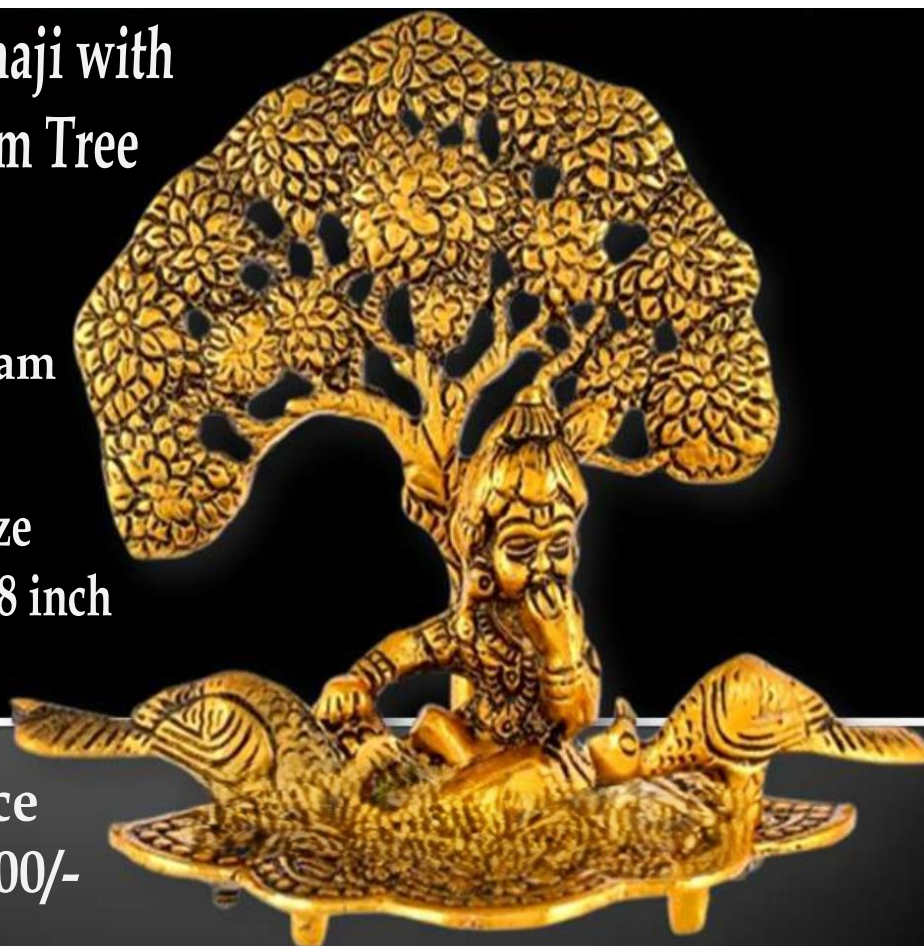

Krishnaji with Kadam Tree

Wt.
170 gram

Size
12x12x8 inch

Price
Rs. 300/-