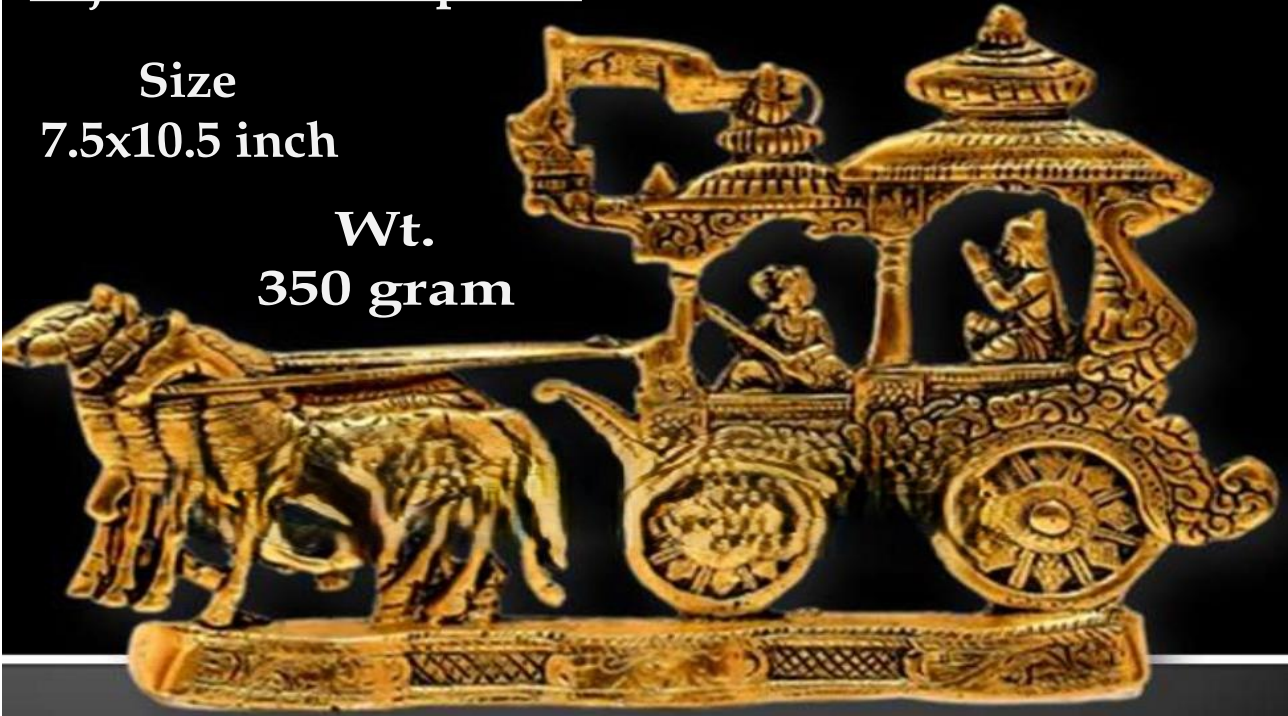

Arjun Rath Gold plated

Size
7.5x10.5 inch

Wt.
350 gram